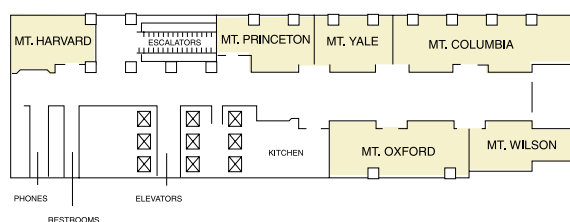

### DIRECTIONS

From Denver International Airport (40 minutes): Exit Pena Blvd. to I-70 West. Proceed to I-25 South. Exit at Speer Blvd. South (exit 212A) and proceed on Speer Blvd. Turn left on Lawrence St. Turn right on 17th St. Turn left on Welton.

### SECOND FLOOR BALLROOM

### HYATT CONFERENCE CENTER